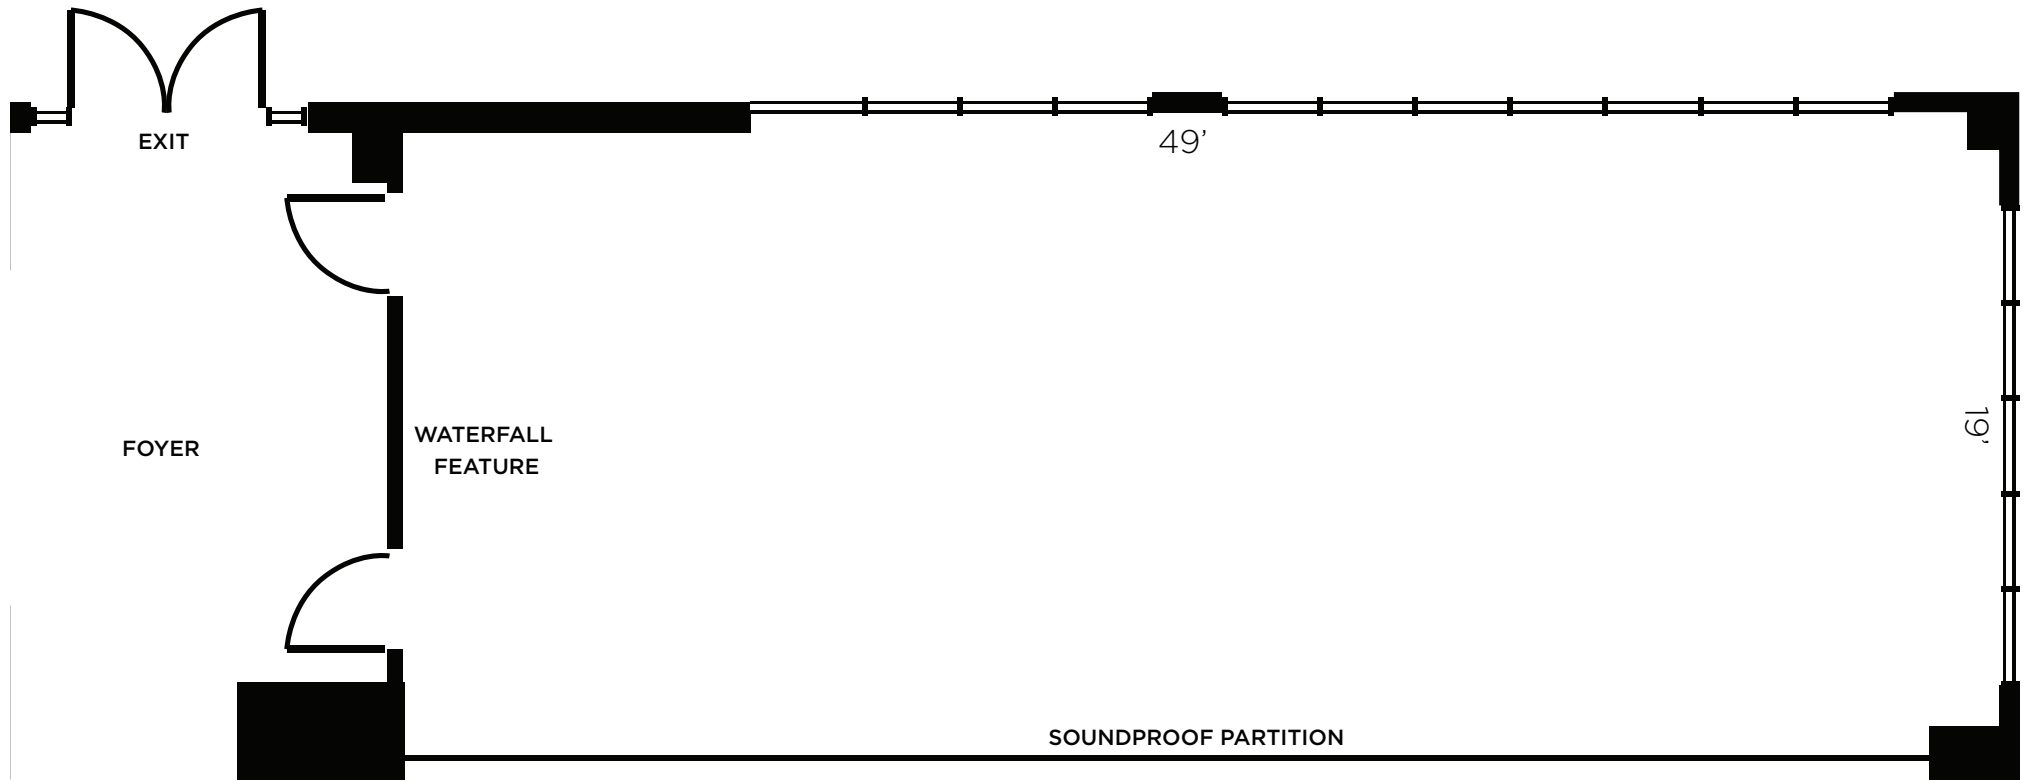

DJ STATION

WATERFALL ROOM

Use this floorplan to help arrange your event space. Simply make several photocopies of this sheet and then cut out various tables and chairs for placement.

(843) 227-5929 | (843) 837-2268
seaquinsballroom.com